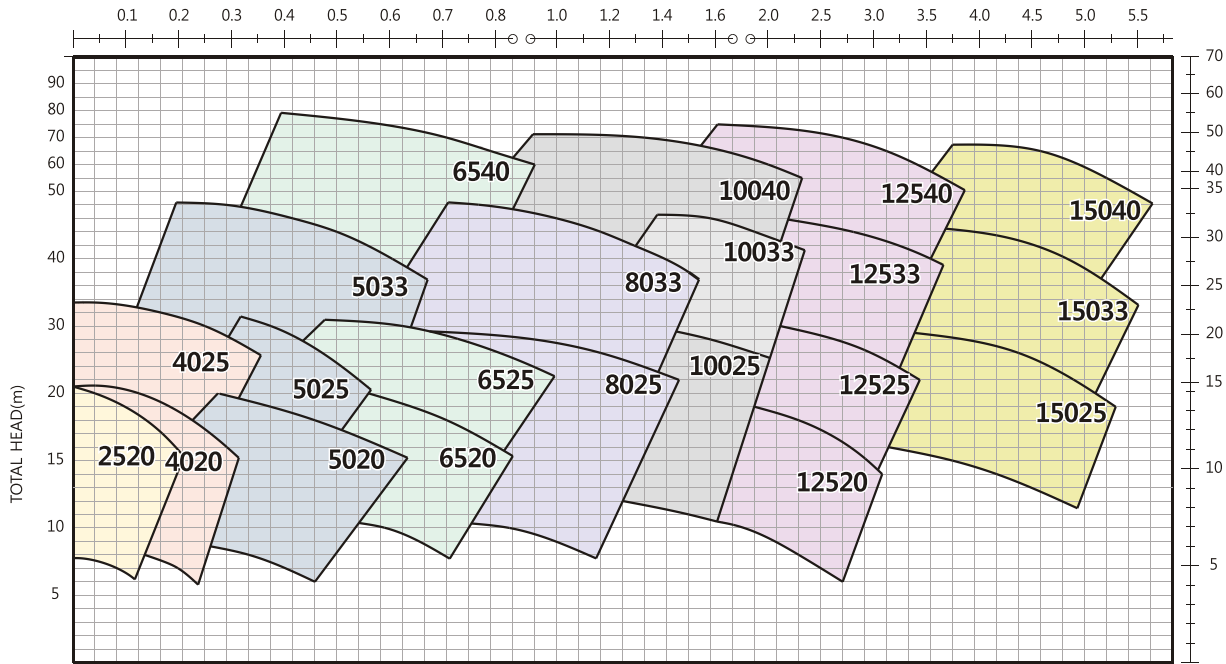

SVP

50Hz 4p(1450 rpm)

CAPACITY (m³/min)

60Hz 4p(1750 rpm)

CAPACITY