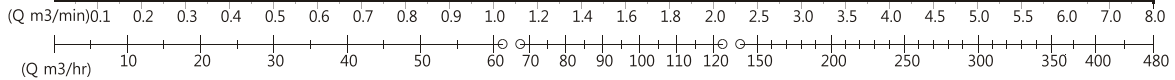

SVP

50Hz 4p(1450 rpm)

CAPACITY (m³/min)

60Hz 4p(1750 rpm)

CAPACITY