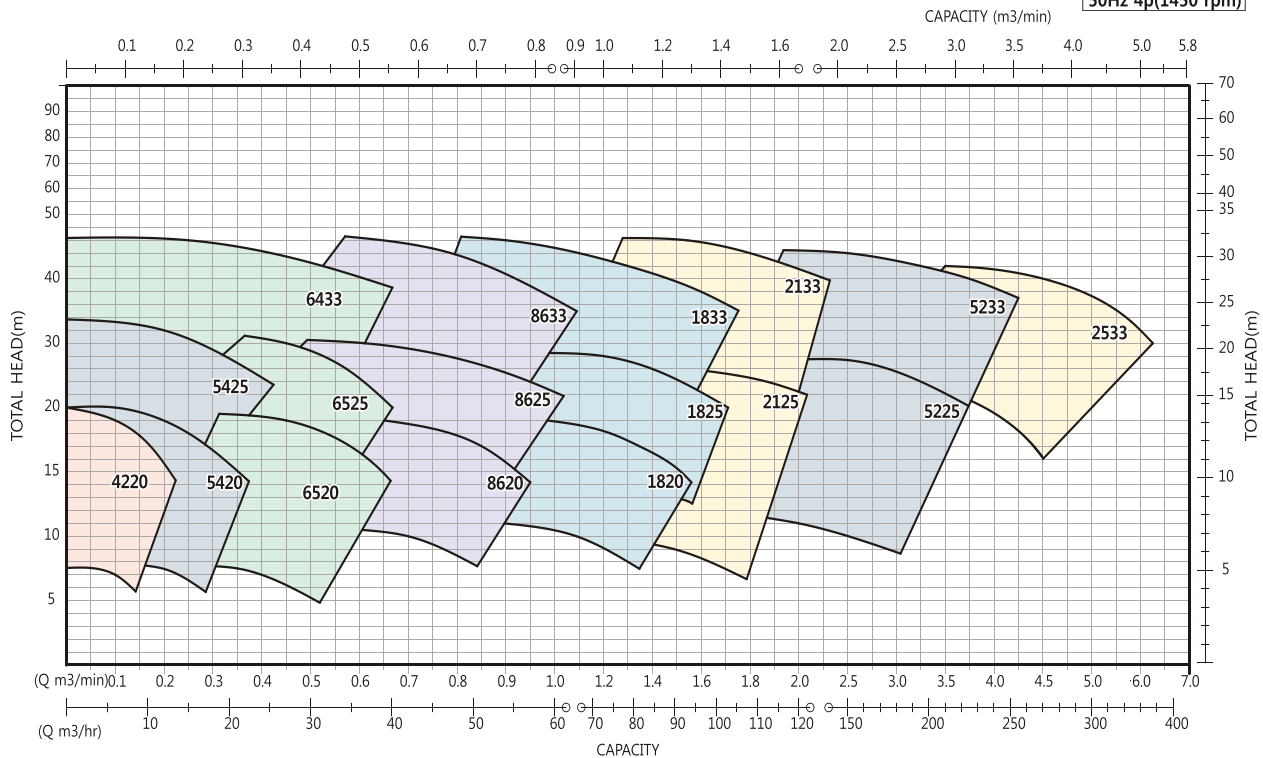

SELECTION CHART

50Hz 4p(1450 rpm)

60Hz 4p(1750 rpm)