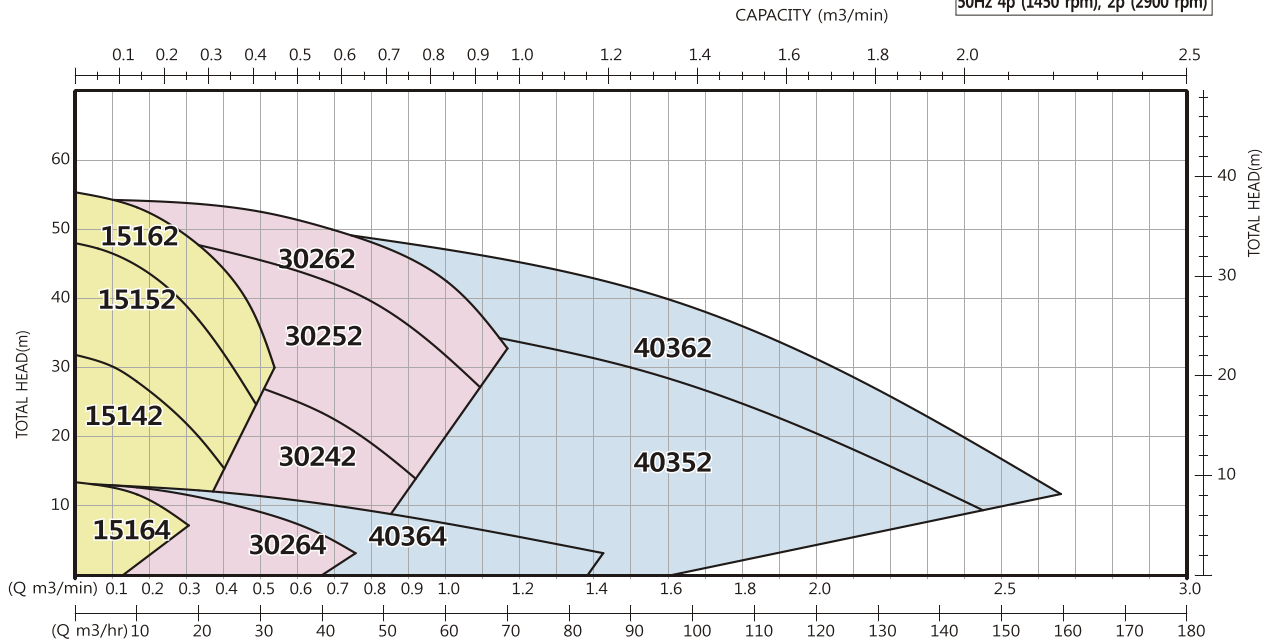

SELECTION CHART

50Hz 4p (1450 rpm), 2p (2900 rpm)

60Hz 4p (1750 rpm), 2p (3500 rpm)

CAPACITY